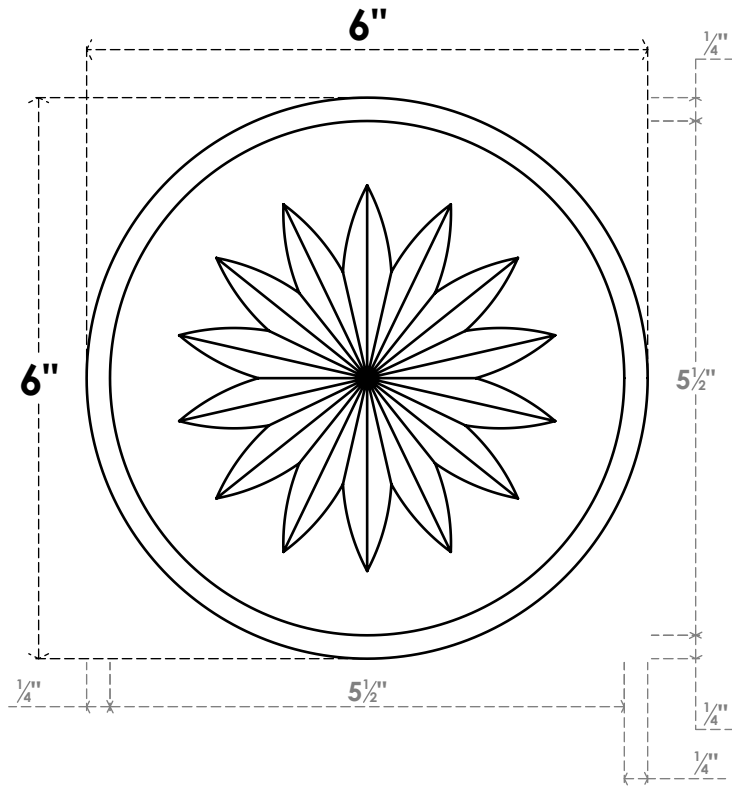

ROSP060X060X050GRY10

6"W X 6"H X 1/2"P STANDARD GRAYSON FLOWER ROSETTE WITH BEVELED EDGE, ARCHITECTURAL GRADE PVC

FRONT

SIDE

EKENA MILLWORK
2300 WEST MAIN ST.
CLARKSVILLE, TX 75426
TOLL FREE: 866-607-0453
WWW.EKENAMILLWORK.COM