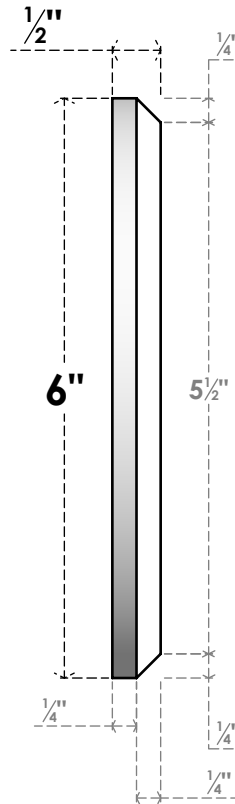

ROSP060X060X050GRY10

6"W X 6"H X 1/2"P STANDARD GRAYSON FLOWER ROSETTE WITH BEVELED EDGE, ARCHITECTURAL GRADE PVC

FRONT

SIDE

EKENA MILLWORK
2300 WEST MAIN ST.
CLARKSVILLE, TX 75426
TOLL FREE: 866-607-0453
WWW.EKENAMILLWORK.COM

NOTES

1. INSTALLATION TO BE COMPLETED IN ACCORDANCE WITH MANUFACTURER'S SPECIFICATIONS.
2. DRAWING MAY NOT BE TO SCALE
3. THIS DRAWING IS INTENDED FOR DESIGN AND PLANNING PURPOSES ONLY.
4. ALL INFORMATION CONTAINED HEREIN WAS CURRENT AT THE TIME OF DEVELOPMENT BUT MUST BE REVIEWED AND APPROVED BY THE PRODUCT MANUFACTURER TO BE CONSIDERED ACCURATE.
5. ARCHITECTURAL GRADE PVC PRODUCTS ARE MADE FROM EXPANDED CELLULAR PVC AND COME NATURALLY WHITE BUT MAY BE PAINTED